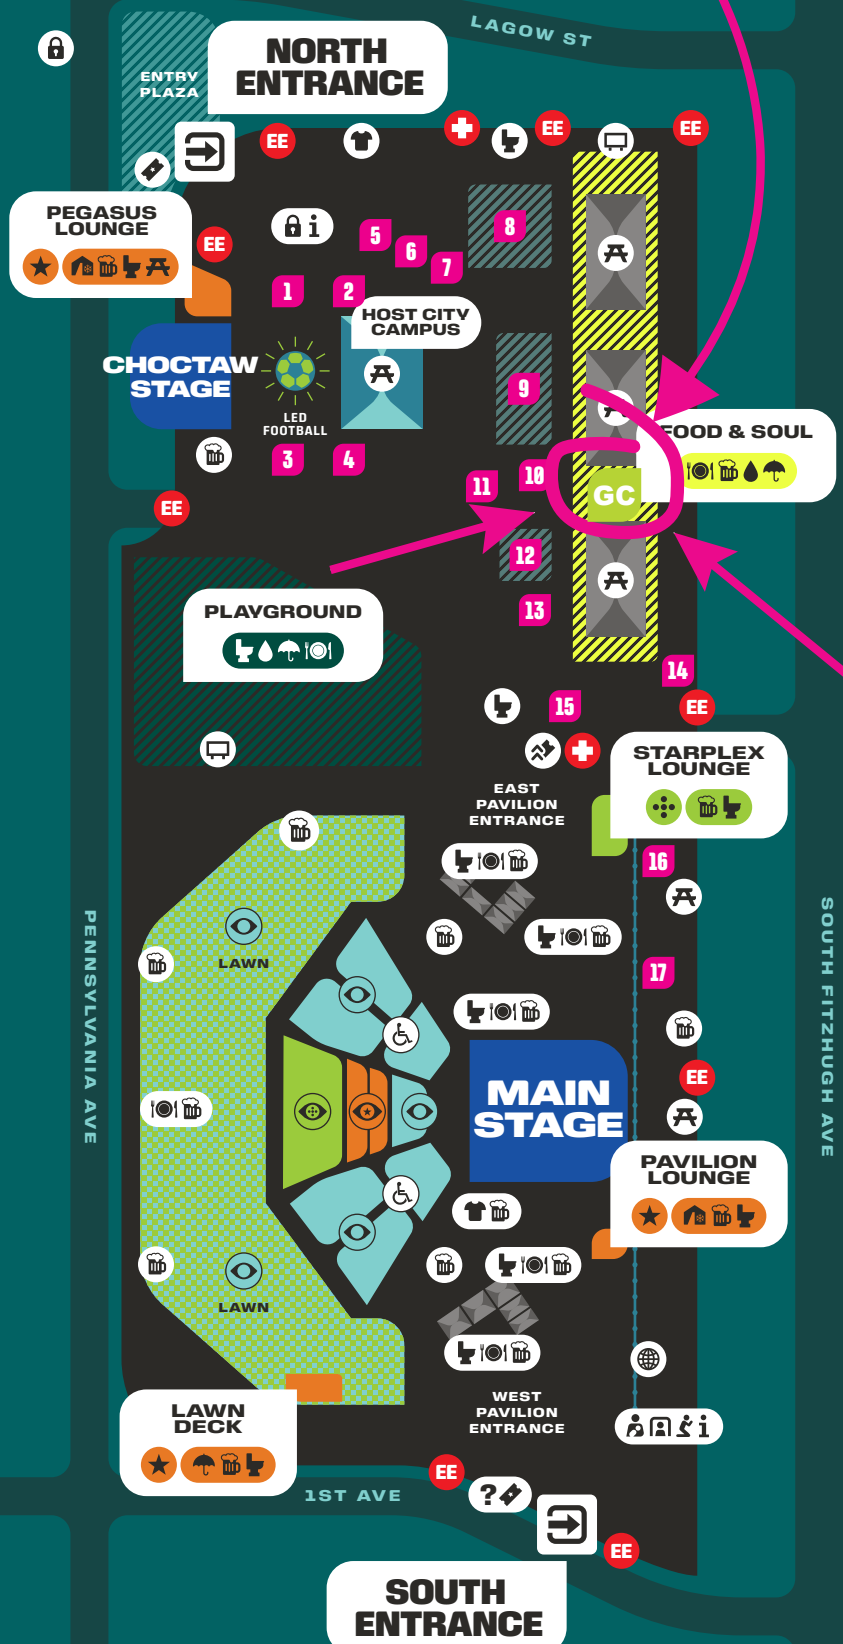

#IfThenSheCan

THE EXHIBIT: GAME CHANGERS

FIFA
FAN
FEST
IVAL 2026

PATRON MAP

KEY

	FOOD		MOTHER'S ROOM
	BAR		SENSORY ROOM
	REFILL STATION		MULTI-FAITH PRAYER ROOM
	RESTROOM		CONSULATE DESK
	FIFA STORE		MEDICAL
	ACCESSIBILITY		EMERGENCY EXIT
	LOCKERS		PLAYGROUND
	BOX OFFICE		FOOD & SOUL
	TICKET UPGRADE		GA TICKETS
	GUEST SERVICES		GA+ TICKETS
	TICKET HELP		STARPLEX LOUNGE
	PICNIC TABLES		LEGEND TICKETS
	SHADE TENT		PAVILION / PEGASUS LOUNGE
	AIR CONDITIONED TENT		ENTRANCES
	VIEWING SCREEN		VENUE WALL

BEYOND THE GAMES

1 CHOCTAW CASINOS	10 DEGREE, DOVE MEN-CARE, DOVE FRESH CLUBHOUSE
2 NORTH TEXAS SPORTS FOUNDATION	11 LENOVO
3 POWERADE	12 THE HOME DEPOT
4 UT SOUTHWESTERN MEDICAL CENTER	13 BANK OF AMERICA
5 KIA	14 CASAMIGOS
6 FC DALLAS	15 ADIDAS
7 FC DALLAS ACADEMY	16 BUCHANAN'S
8 COCA-COLA FAN ZONE	17 AMERICAN HEART ASSOCIATION
9 MICHELOB ULTRA BEER HALL	GC GAME CHANGERS EXHIBIT